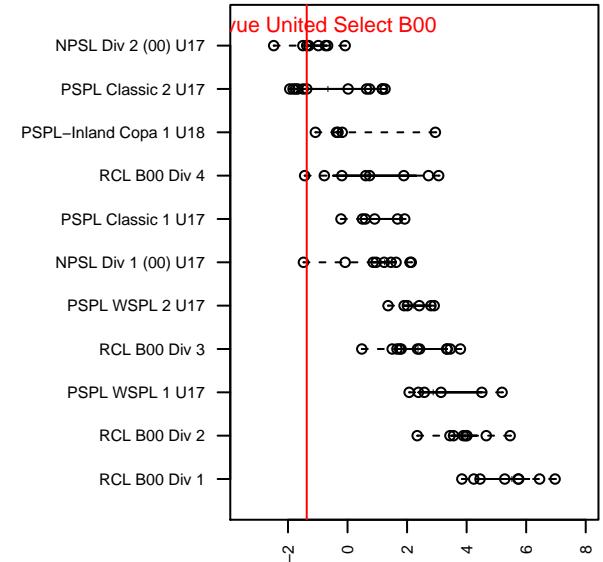

# Bellevue United Select B00

Bellevue, WA  
B00 total strength=1153  
attack=5.97 defense=1.94  
fall league = NPSL Div 2 (00) U17

alt names used:  
Bellevue United FC Vaughn B00 – BU17  
BU FC B00  
BUFC Select B00 Mulfinger

Venues played:  
2016 Blast Off B2000 B  
2016 NPSL Division 2 (00) U17  
2016 Founders Cup B00 Div A

**Bellevue United Select B00**  
Dots are actual minus expected GF (blue circles) and GA (red triangles).  
Blue line is smoothed change in attack strength. Red is smoothed change in defense strength.

**attack and defense variance (black dot)  
relative to other teams  
and top 10 in region**

**attack and defense rating  
relative to others at age  
and all opponents in last 13 months**

**Performance relative to 13 month average**